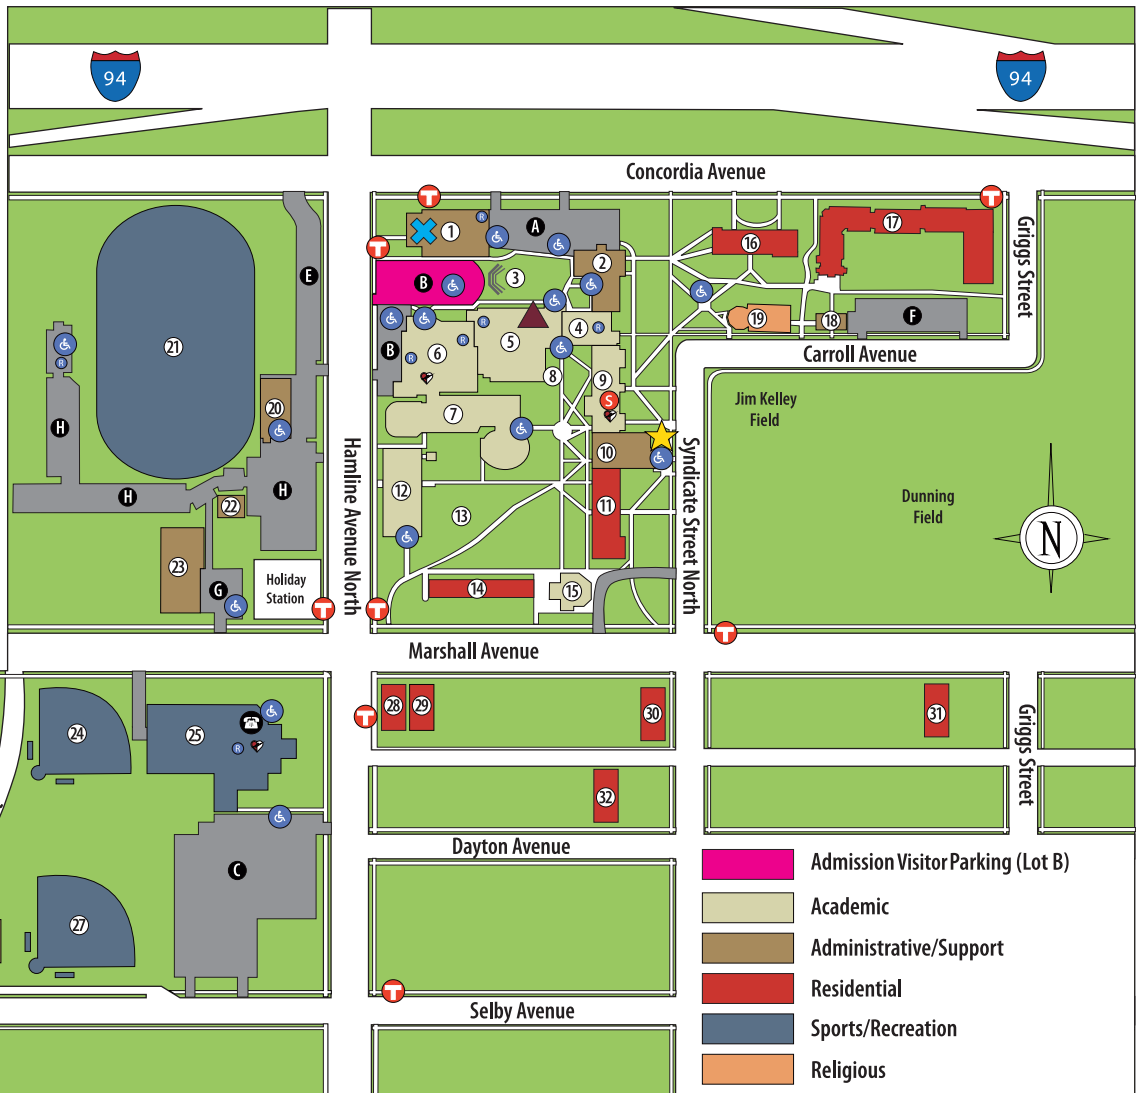

Marshall Building ²³

- (1371 Marshall Avenue)
- **Martha Hall ²⁸**
  (1336 Marshall Avenue)
- **Mary Hall ²⁹**
  (1332 Marshall Avenue)
- **Meyer Hall ⁹**
  (301 Syndicate Street North)
- **Moenkemoeller Hall ³⁰**
  (1280 Marshall Avenue)
- **Music Gallery ⁷**
  (300 Hamline Avenue North)
- **Pearson Commons ³**
  (1282 Concordia Avenue)
- **Poehler Administration Building ¹⁰**
  (275 Syndicate Street North)
- **Registrar ¹⁰**
  (275 Syndicate Street North)
- **Schlueter Hall ²²**
  (1287 Dayton Avenue)
- **Sea Foam Stadium ²¹**
  (1380 Concordia Avenue)
- **Security ⁹**
  (301 Syndicate Street North)
- **Student Financial Services ¹**
  (350 Hamline Avenue North)
- **Veterans Resource Center ²**
  (280 Syndicate Street North)
- **Westlund Black Box Theater ⁶**
  (213 Hamline Avenue North)
- **Wollaeger Hall ¹⁶**
  (1250 Concordia Avenue)

- Admission Visitor Parking (Lot B)
- Academic
- Administrative/Support
- Residential
- Sports/Recreation
- Religious